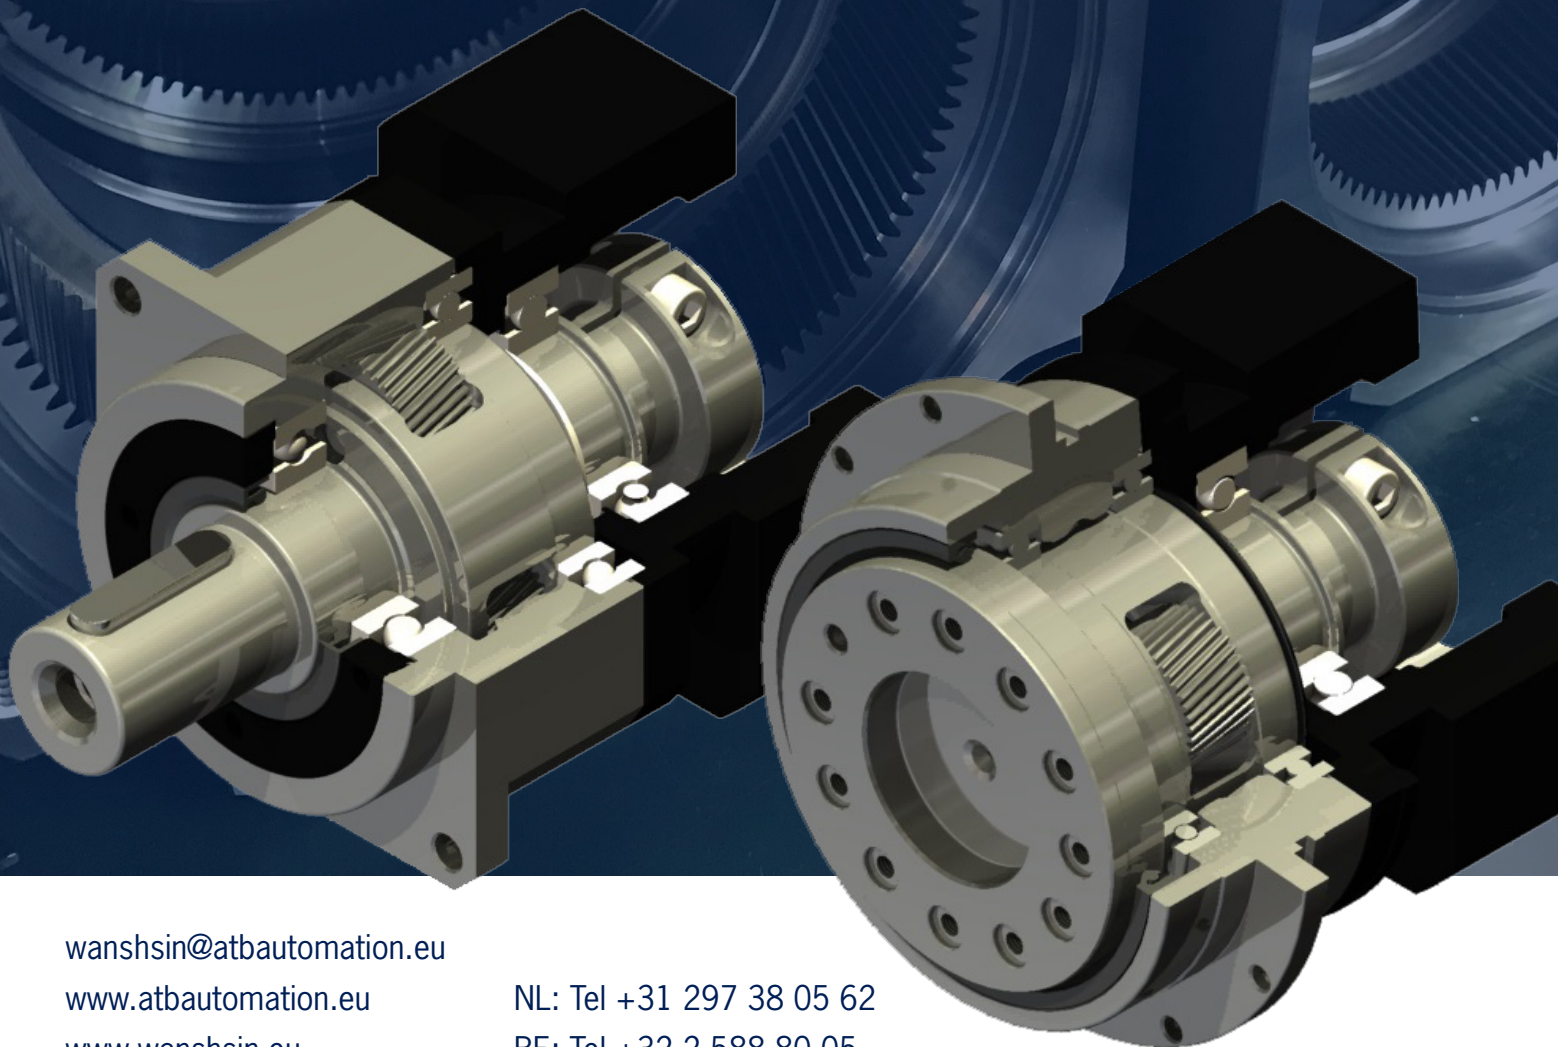

ATB Automation

Mechanics | Motion Control

WANSHSIN

Servo Gearboxes

In line planetary gearboxes

Right angle planetary gearboxes

Right angle spiral bevel gearboxes

Rotating tables

wanshsin@atbautomation.eu

www.atbautomation.eu

www.wanshsin.eu

NL: Tel +31 297 38 05 62

BE: Tel +32 2 588 80 05

Wanshsin and ATB Automation

Wanshsin Seikou with headquarter in Changsha City (Hunan) is a large group integrating R&D, production and sales of precision reducers. Since 2014 Wanshsin Seikou is located in Changsha City and constructed a high-standard modern industrial park. It covers an area of 70.000 square meters with a total investment of 40 million Euro.